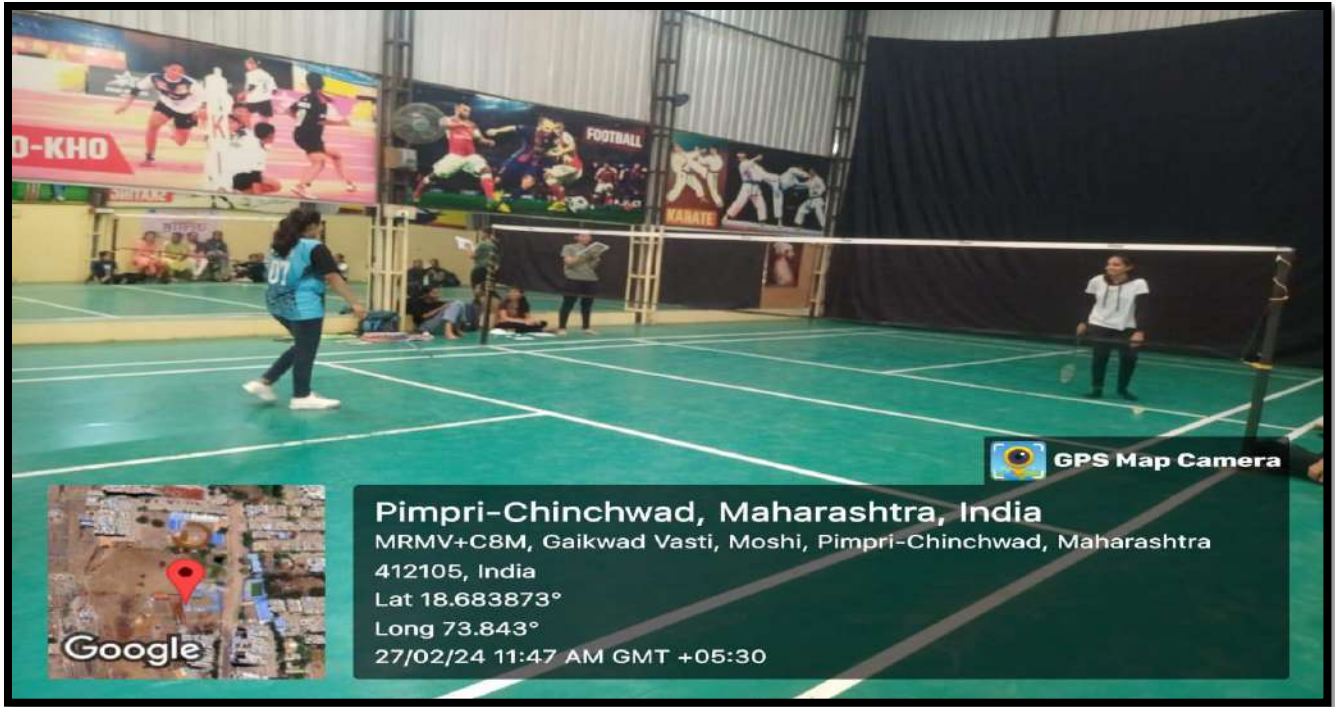

Three Leg Race